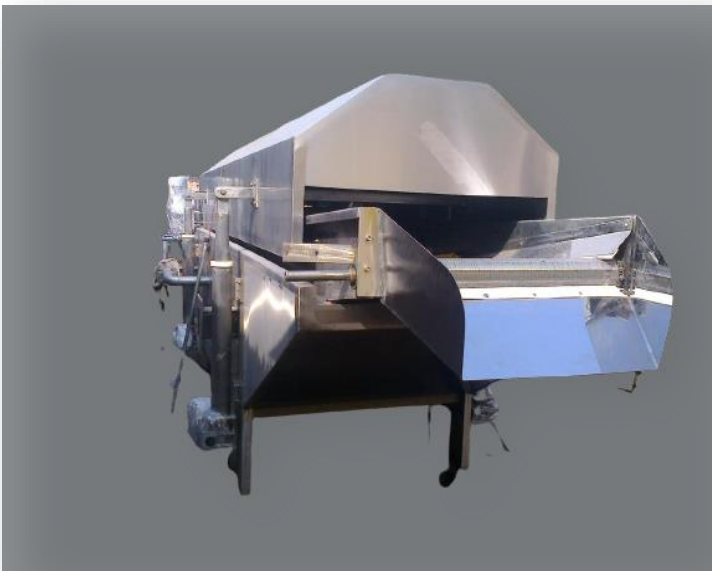

Gulab Singh & Co

Fryums Online System

Kurkure Online

Contact Person : - Mr. Vishal Verma (9953108079)

Gulab Singh & Co

Instant Noodle Making Machine

Continuous Fryer

Belt Conveyor