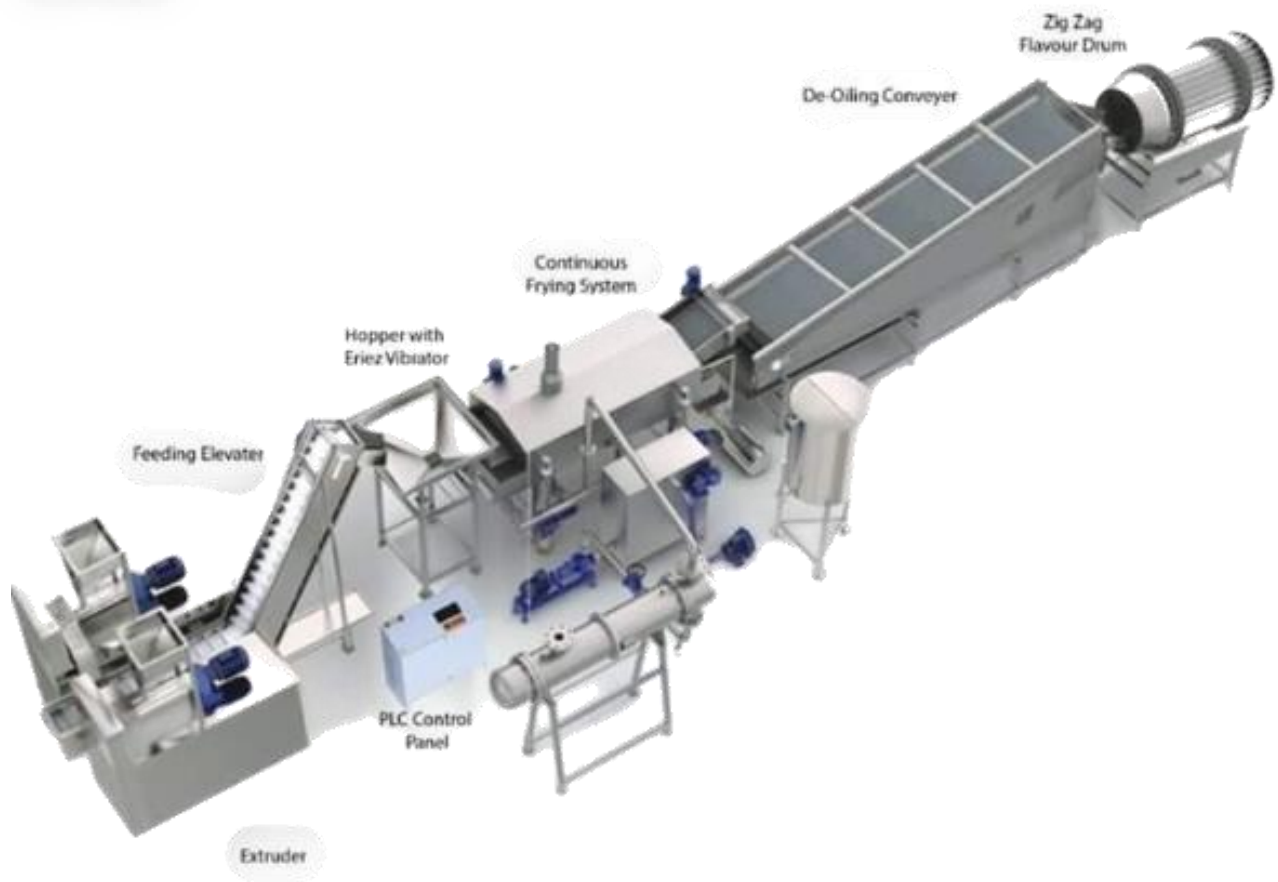

Kurkure Online

Contact Person : - Mr. Vishal Verma (9953108079)